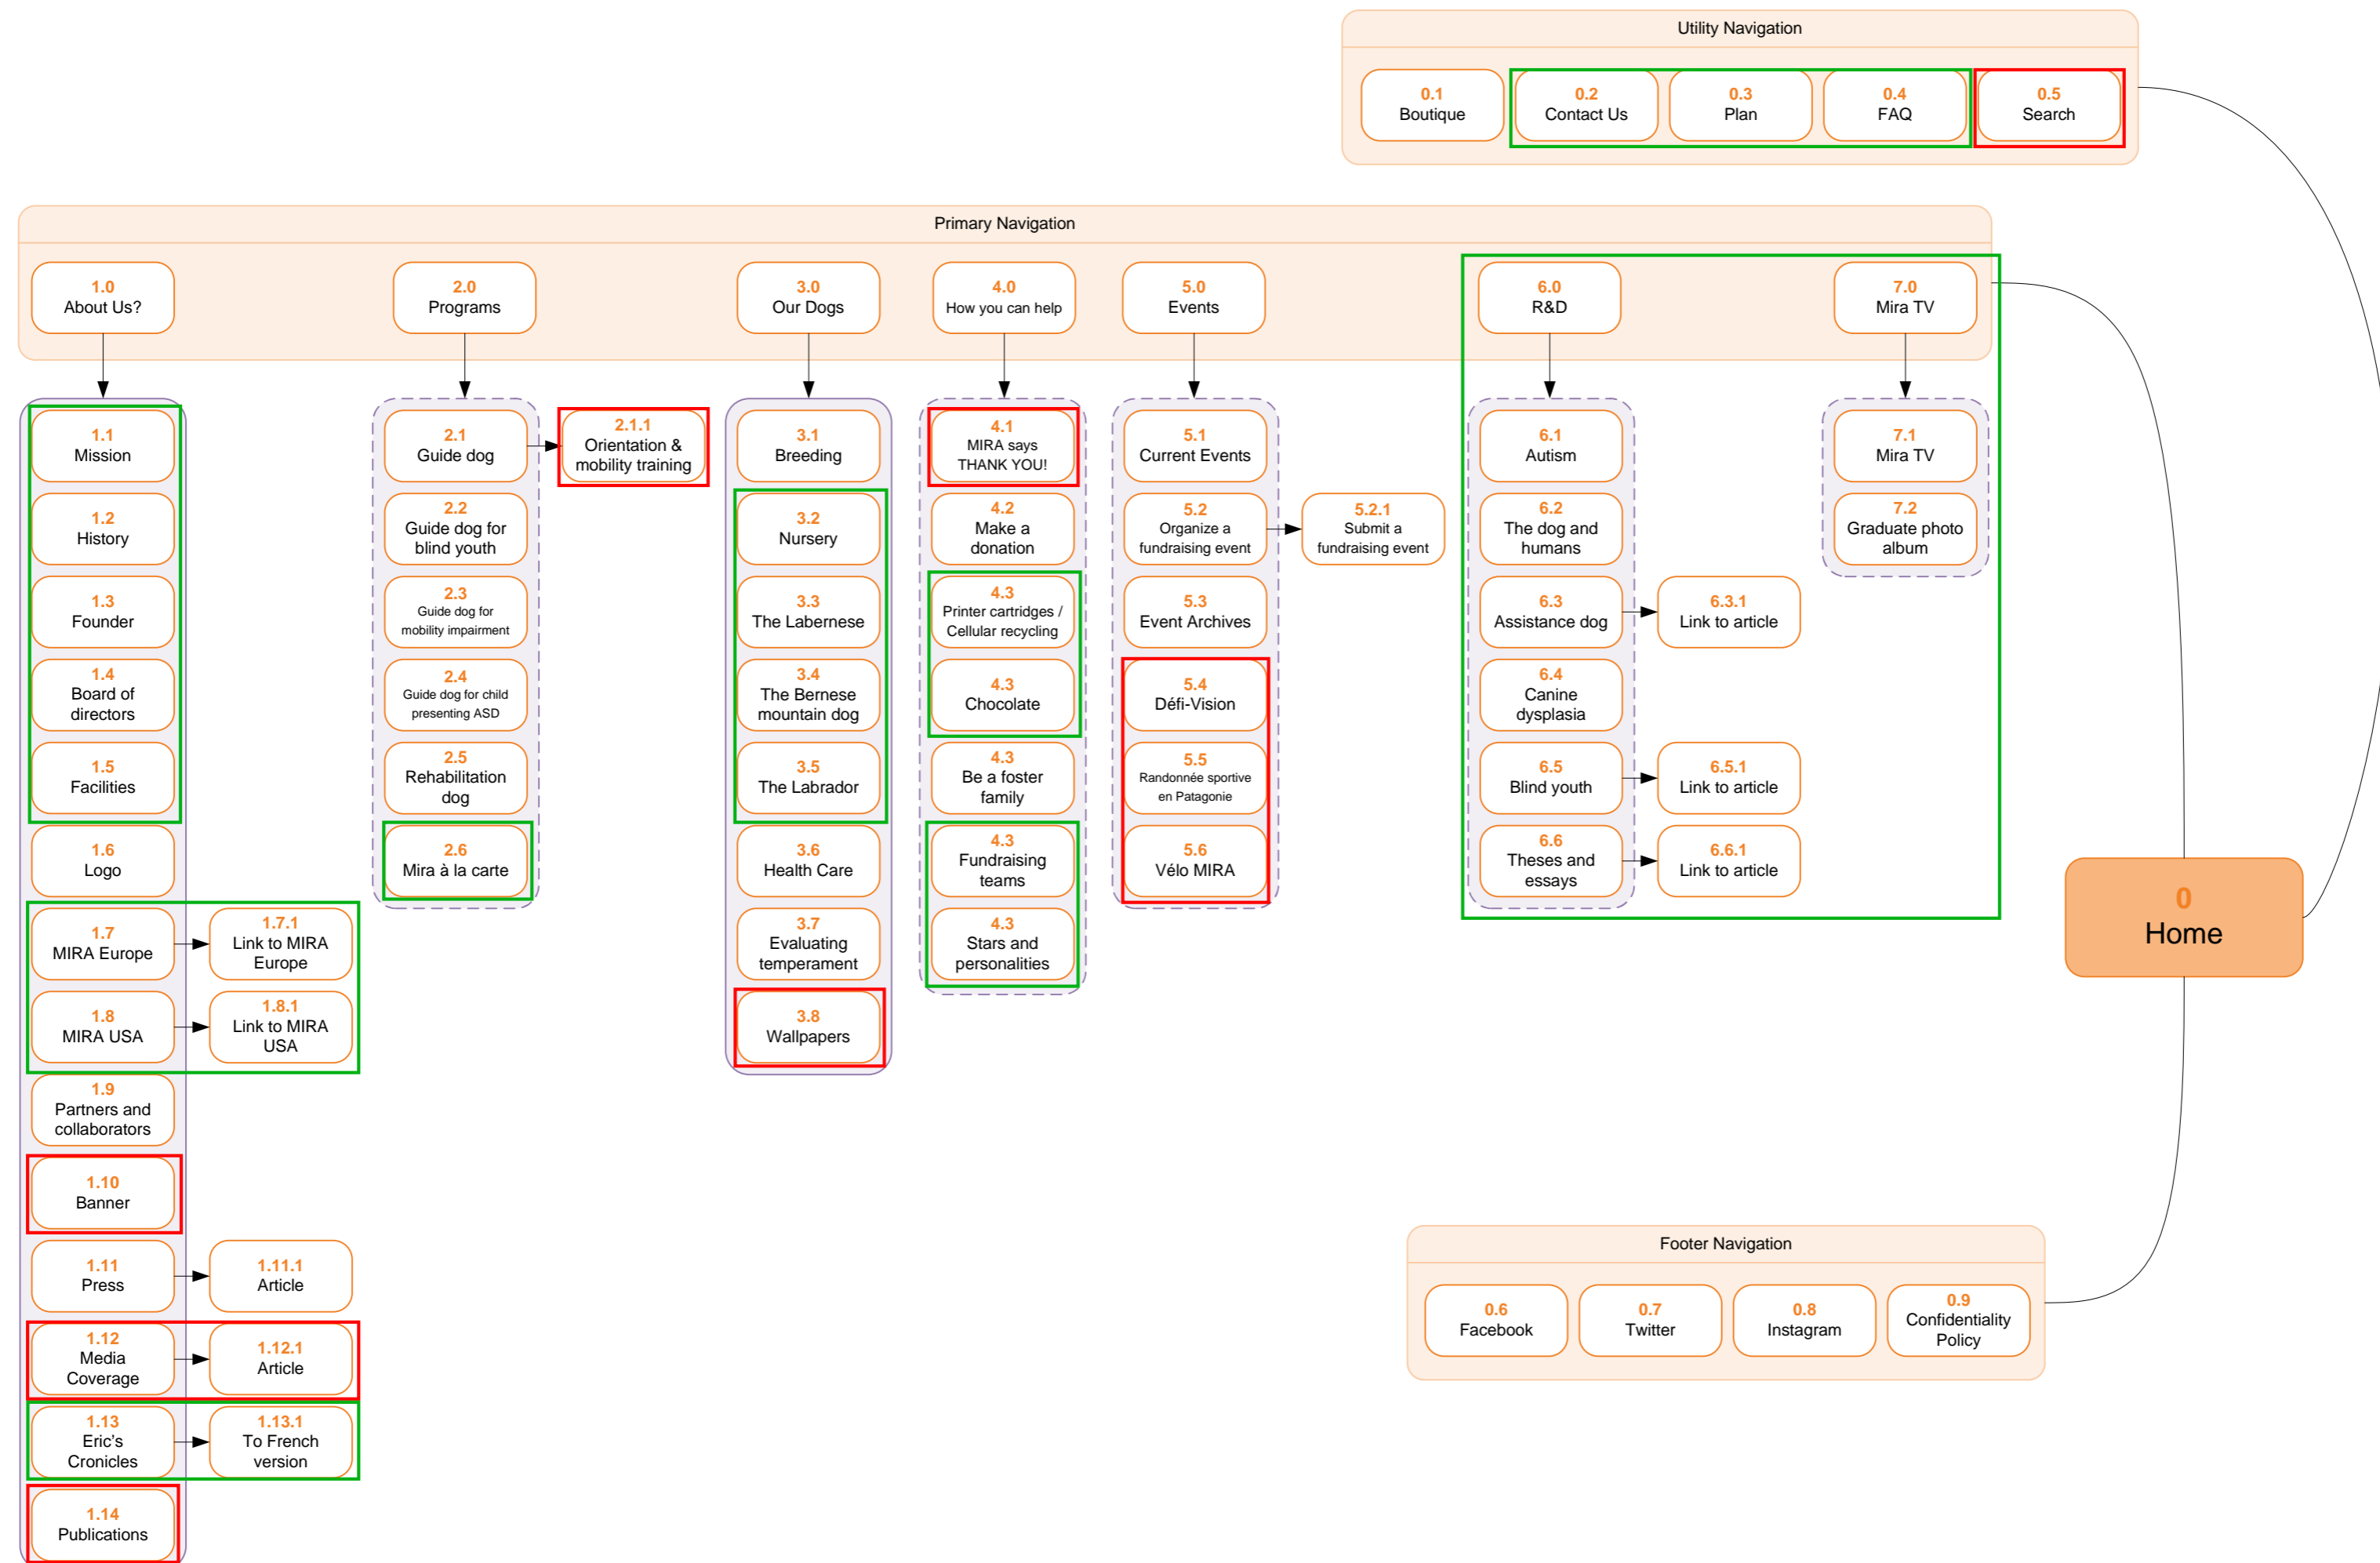

Current Site Map

Visual Representation of Changes on the current Site Map

Items contained in a red frame were removed. Items contained in a green frame were moved.

Note that not all changes are represented.

New Site Map

The result of all the changes previously mentioned is the following Site Map: